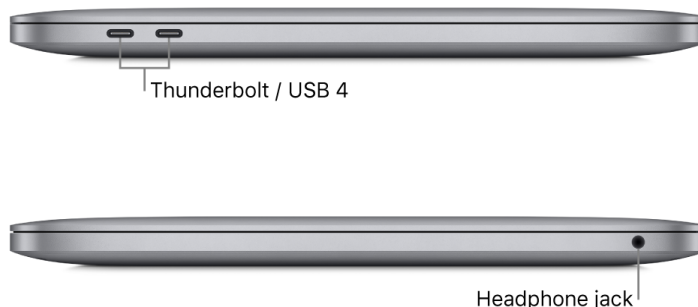

Storage²

256GB SSD
Configurable to 512GB, 1TB, or 2TB

Charging and Expansion

Two Thunderbolt / USB 4 ports with support for:

- Charging
- DisplayPort
- Thunderbolt 3 (up to 40Gb/s)
- USB 4 (up to 40Gb/s)
- USB 3.1 Gen 2 (up to 10Gb/s)
- 3.5 mm headphone jack

Keyboard and Trackpad

Backlit Magic Keyboard with:

- 65 (U.S.) or 66 (ISO) keys including 4 arrow keys in an inverted-T arrangement
- Touch Bar
- Touch ID
- Ambient light sensor
- Force Touch trackpad for precise cursor control and pressure-sensing capabilities; enables Force clicks, accelerators, pressure-sensitive drawing, and Multi-Touch gestures